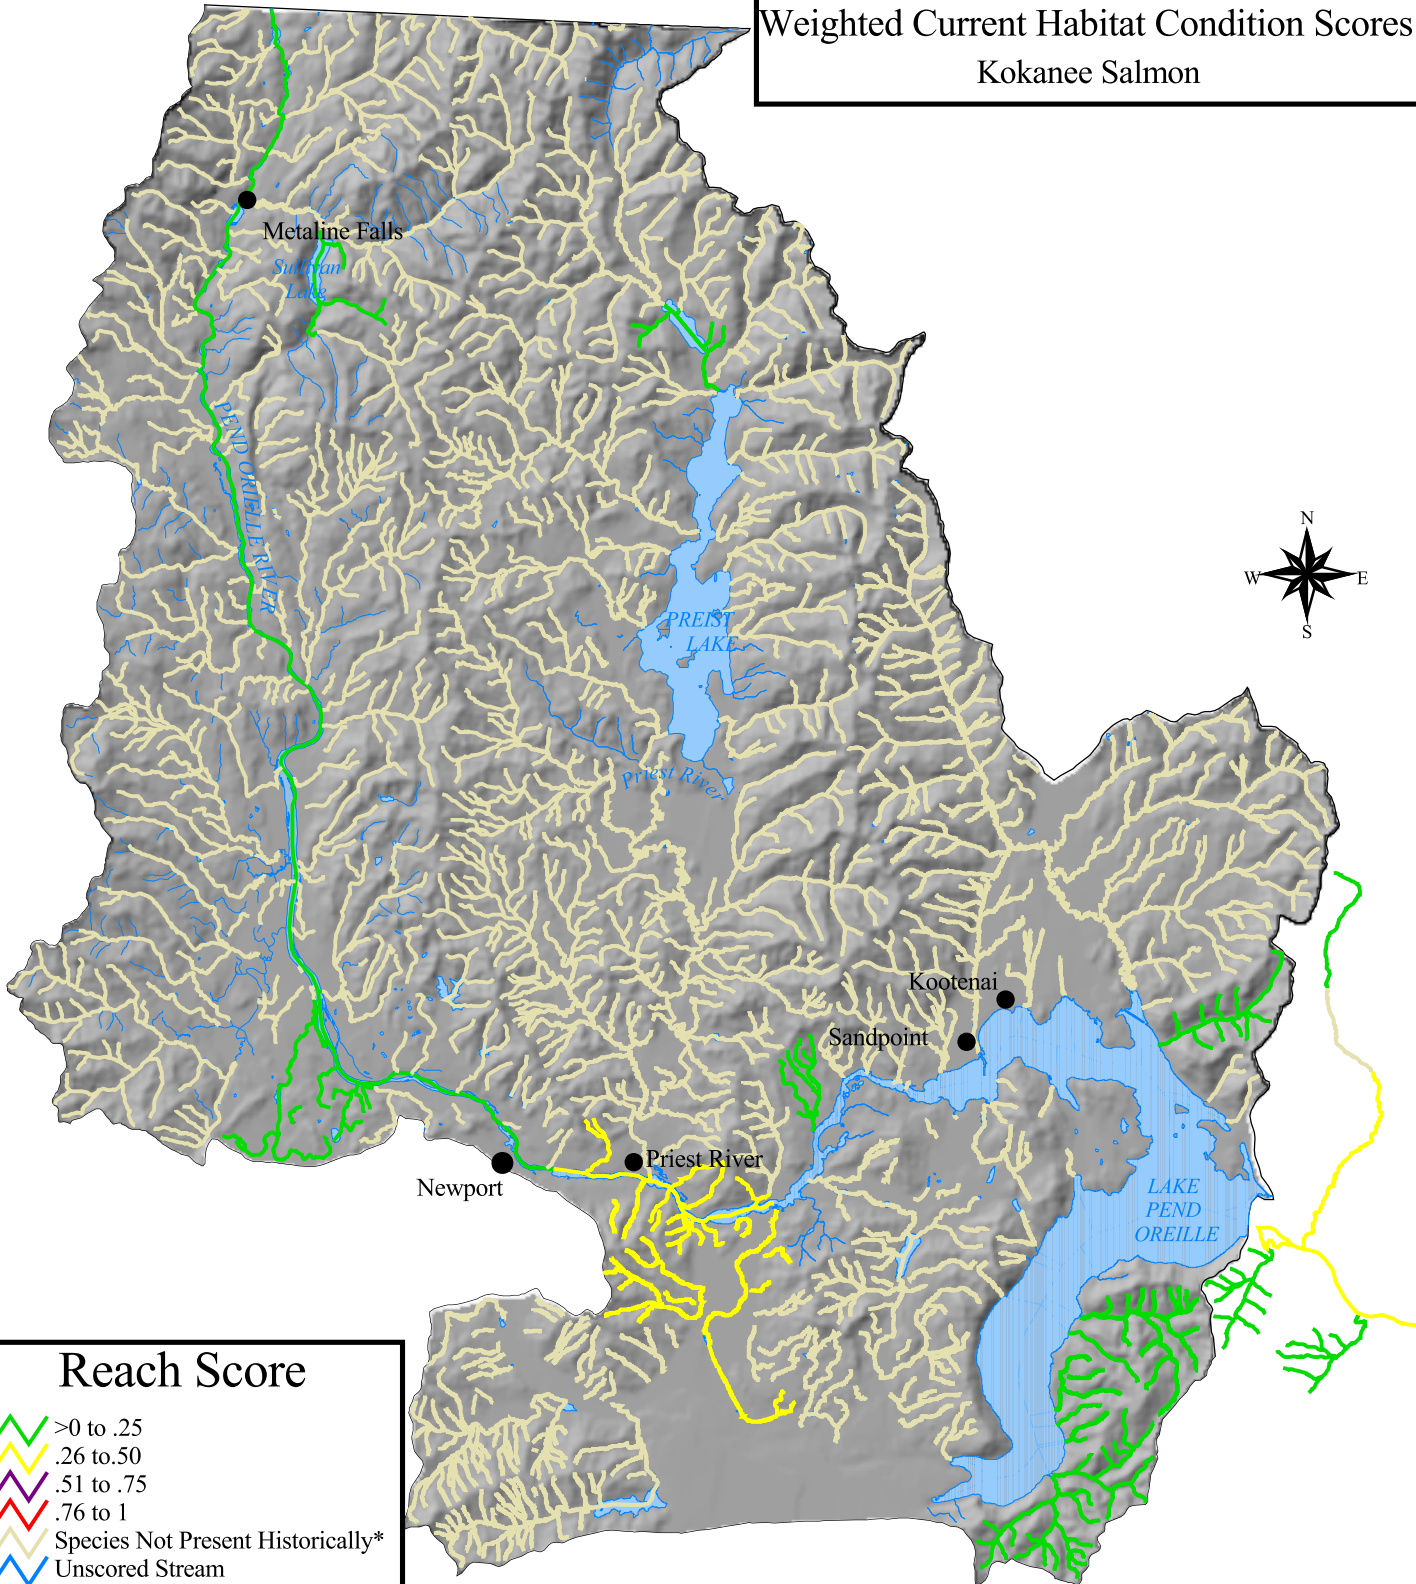

Pend Oreille

Weighted Current Habitat Condition Scores
Kokanee Salmon

Reach Score

- >0 to .25
- .26 to .50
- .51 to .75
- .76 to 1
- Species Not Present Historically*
- Unscored Stream

5 0 5 Miles

*Based on expert opinion and documentation

Scores closest to positive one depict reaches least similar to reference conditions.