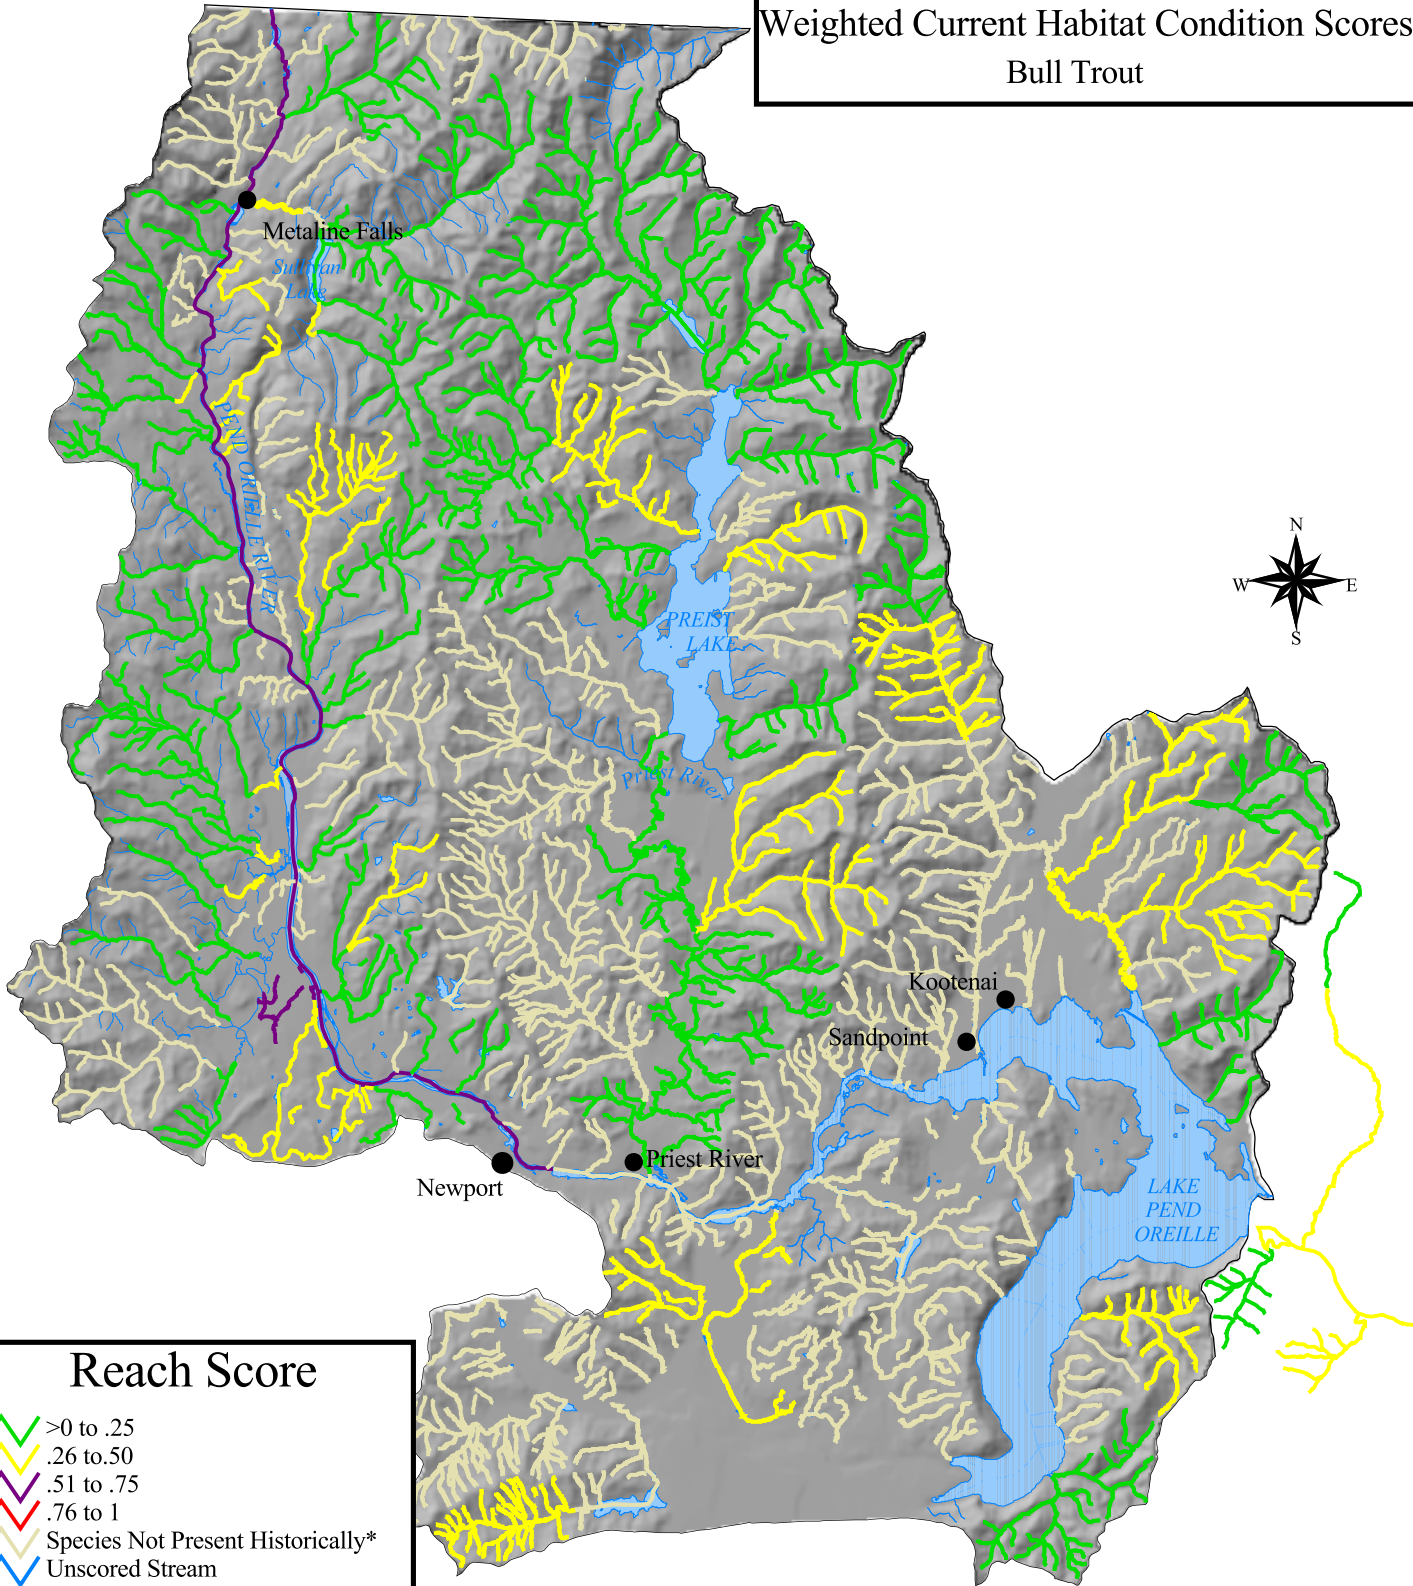

# Pend Oreille

Weighted Current Habitat Condition Scores  
Bull Trout

## Reach Score

- >0 to .25
- .26 to .50
- .51 to .75
- .76 to 1
- Species Not Present Historically\*
- Unscored Stream

5 0 5 Miles

\*Based on expert opinion and documentation

Scores closest to positive one depict reaches least similar to reference conditions.