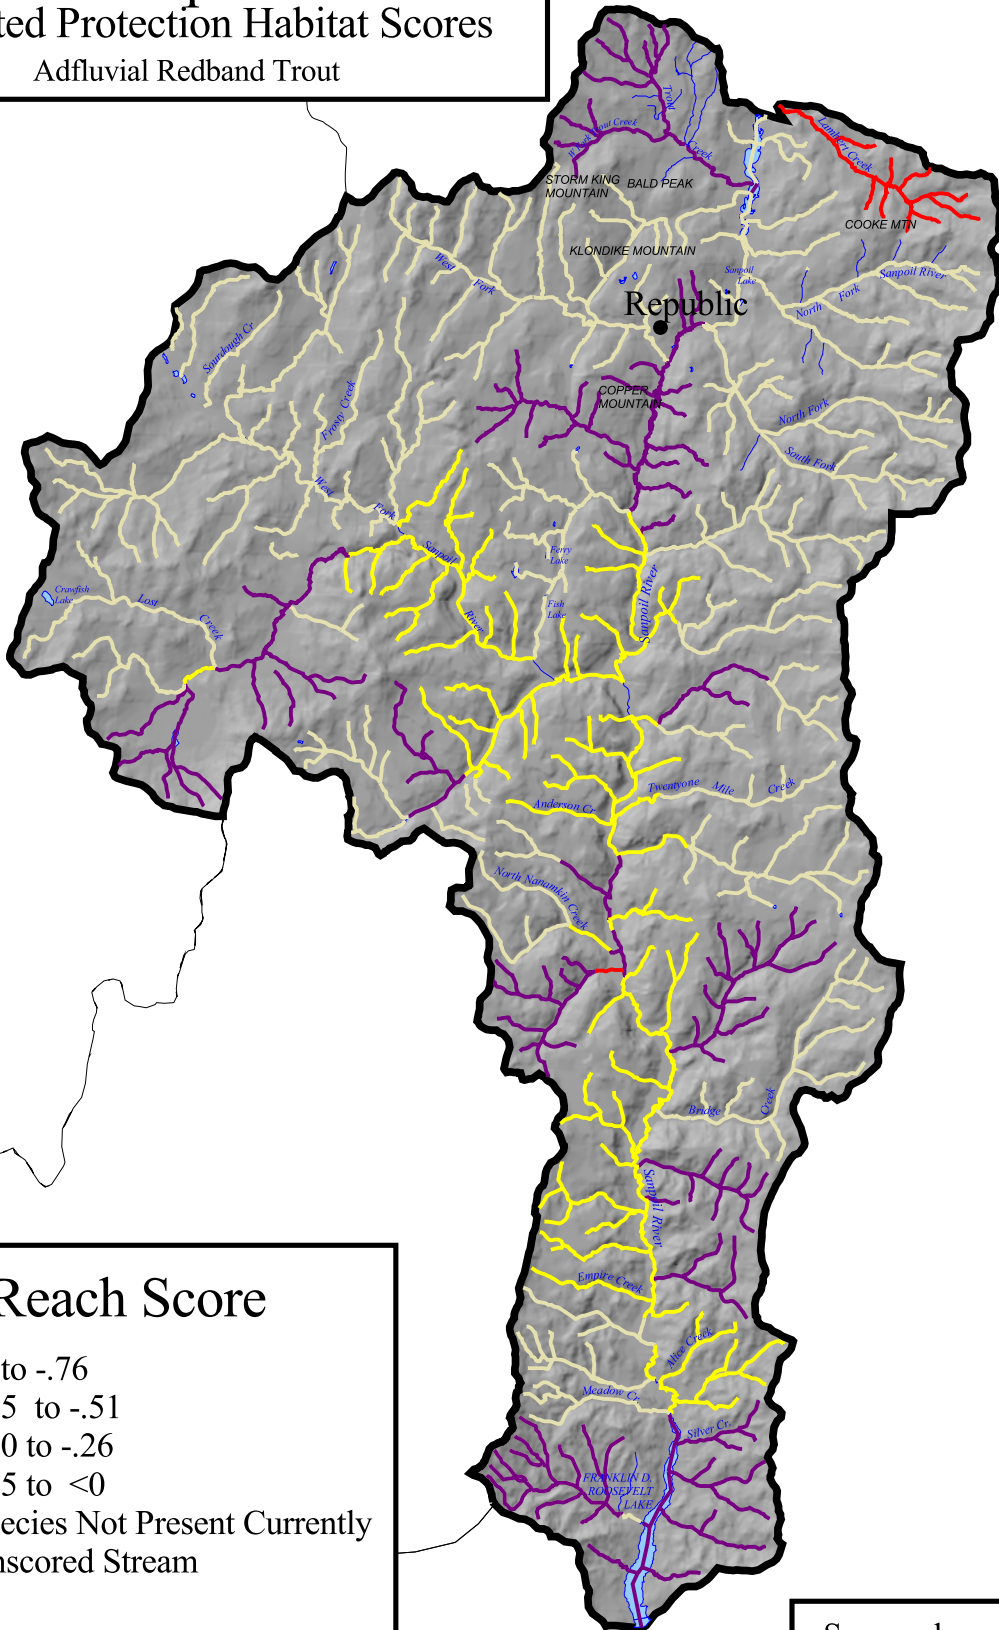

Sanpoil

Weighted Protection Habitat Scores

Adfluvial Redband Trout

Reach Score

-  -1 to -.76
-  -.75 to -.51
-  -.50 to -.26
-  -.25 to <0
-  Species Not Present Currently
-  Unscored Stream

5 0 5 Miles

Scores closest to negative one depict reaches most similar to reference conditions.