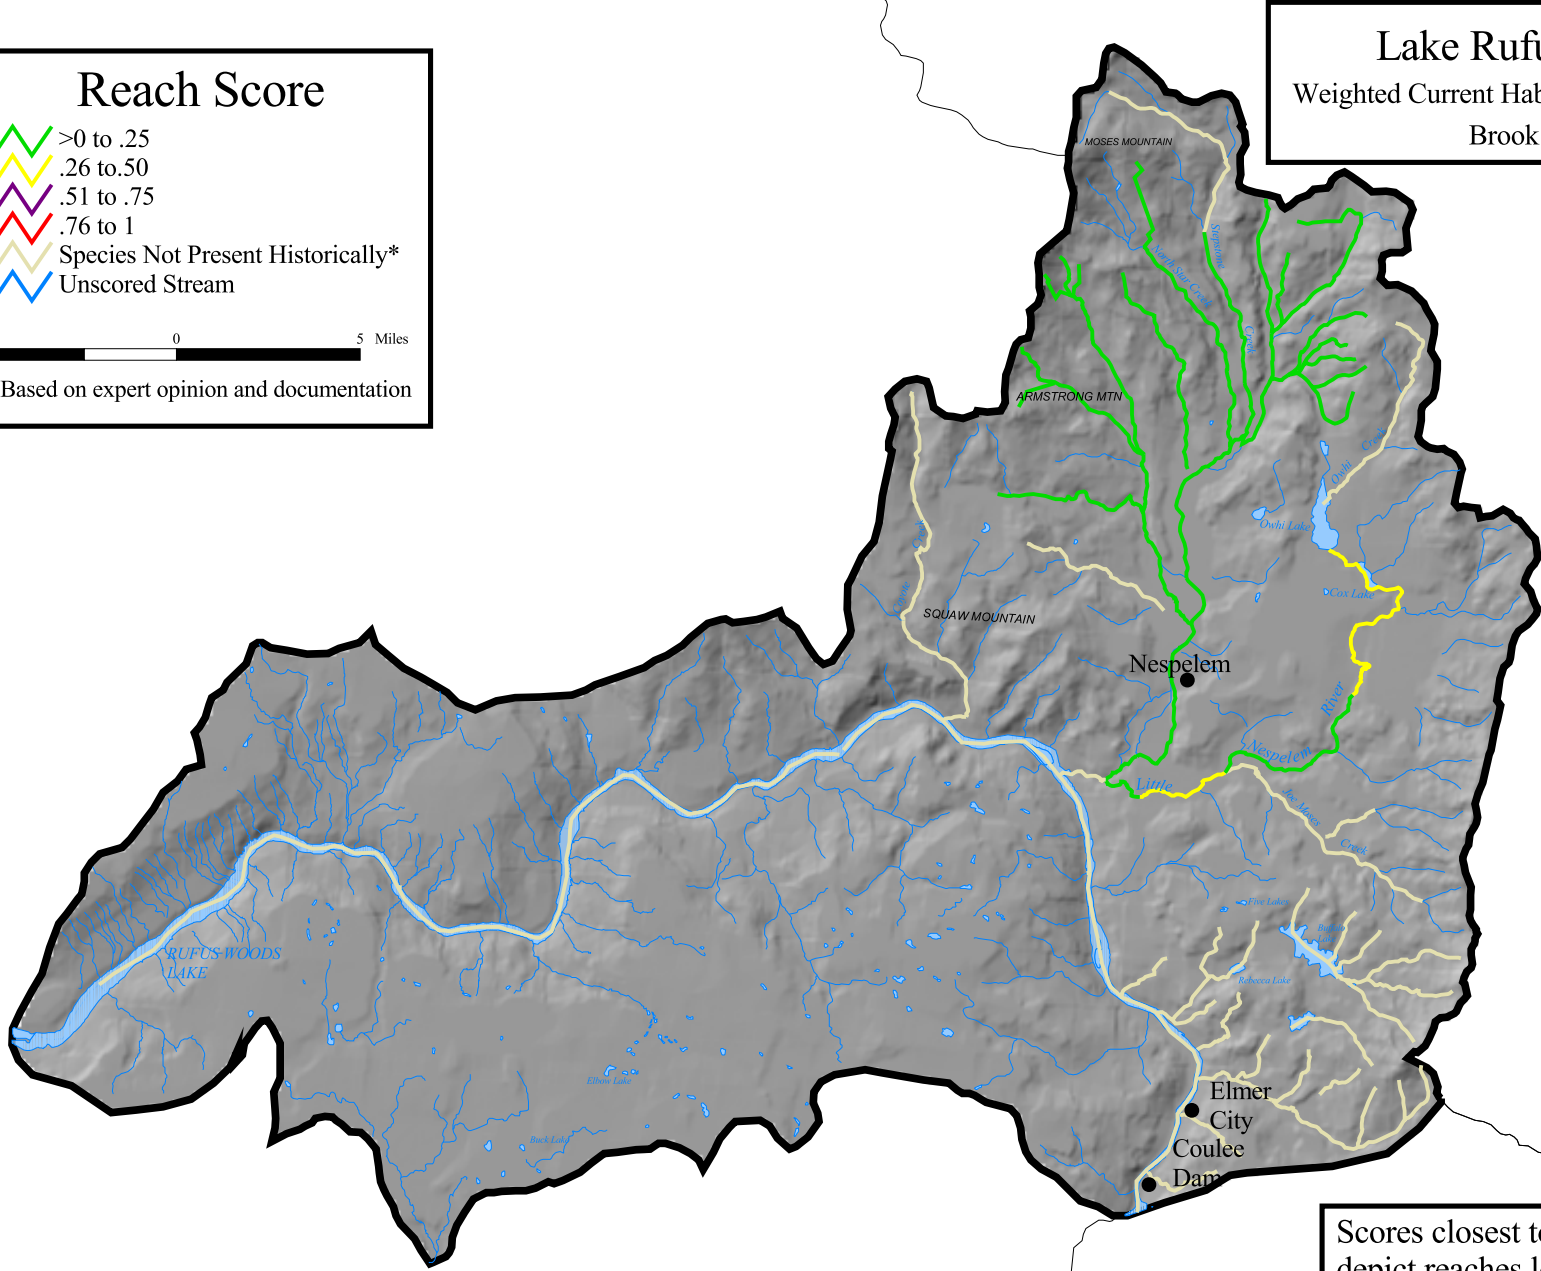

Lake Rufus Woods

Weighted Current Habitat Condition Scores
Brook Trout

Reach Score

- ▲ >0 to .25
- ▲ .26 to .50
- ▲ .51 to .75
- ▲ .76 to 1
- ▲ Species Not Present Historically*
- ▲ Unscored Stream

5 0 5 Miles

*Based on expert opinion and documentation

Scores closest to positive one depict reaches least similar to reference conditions.