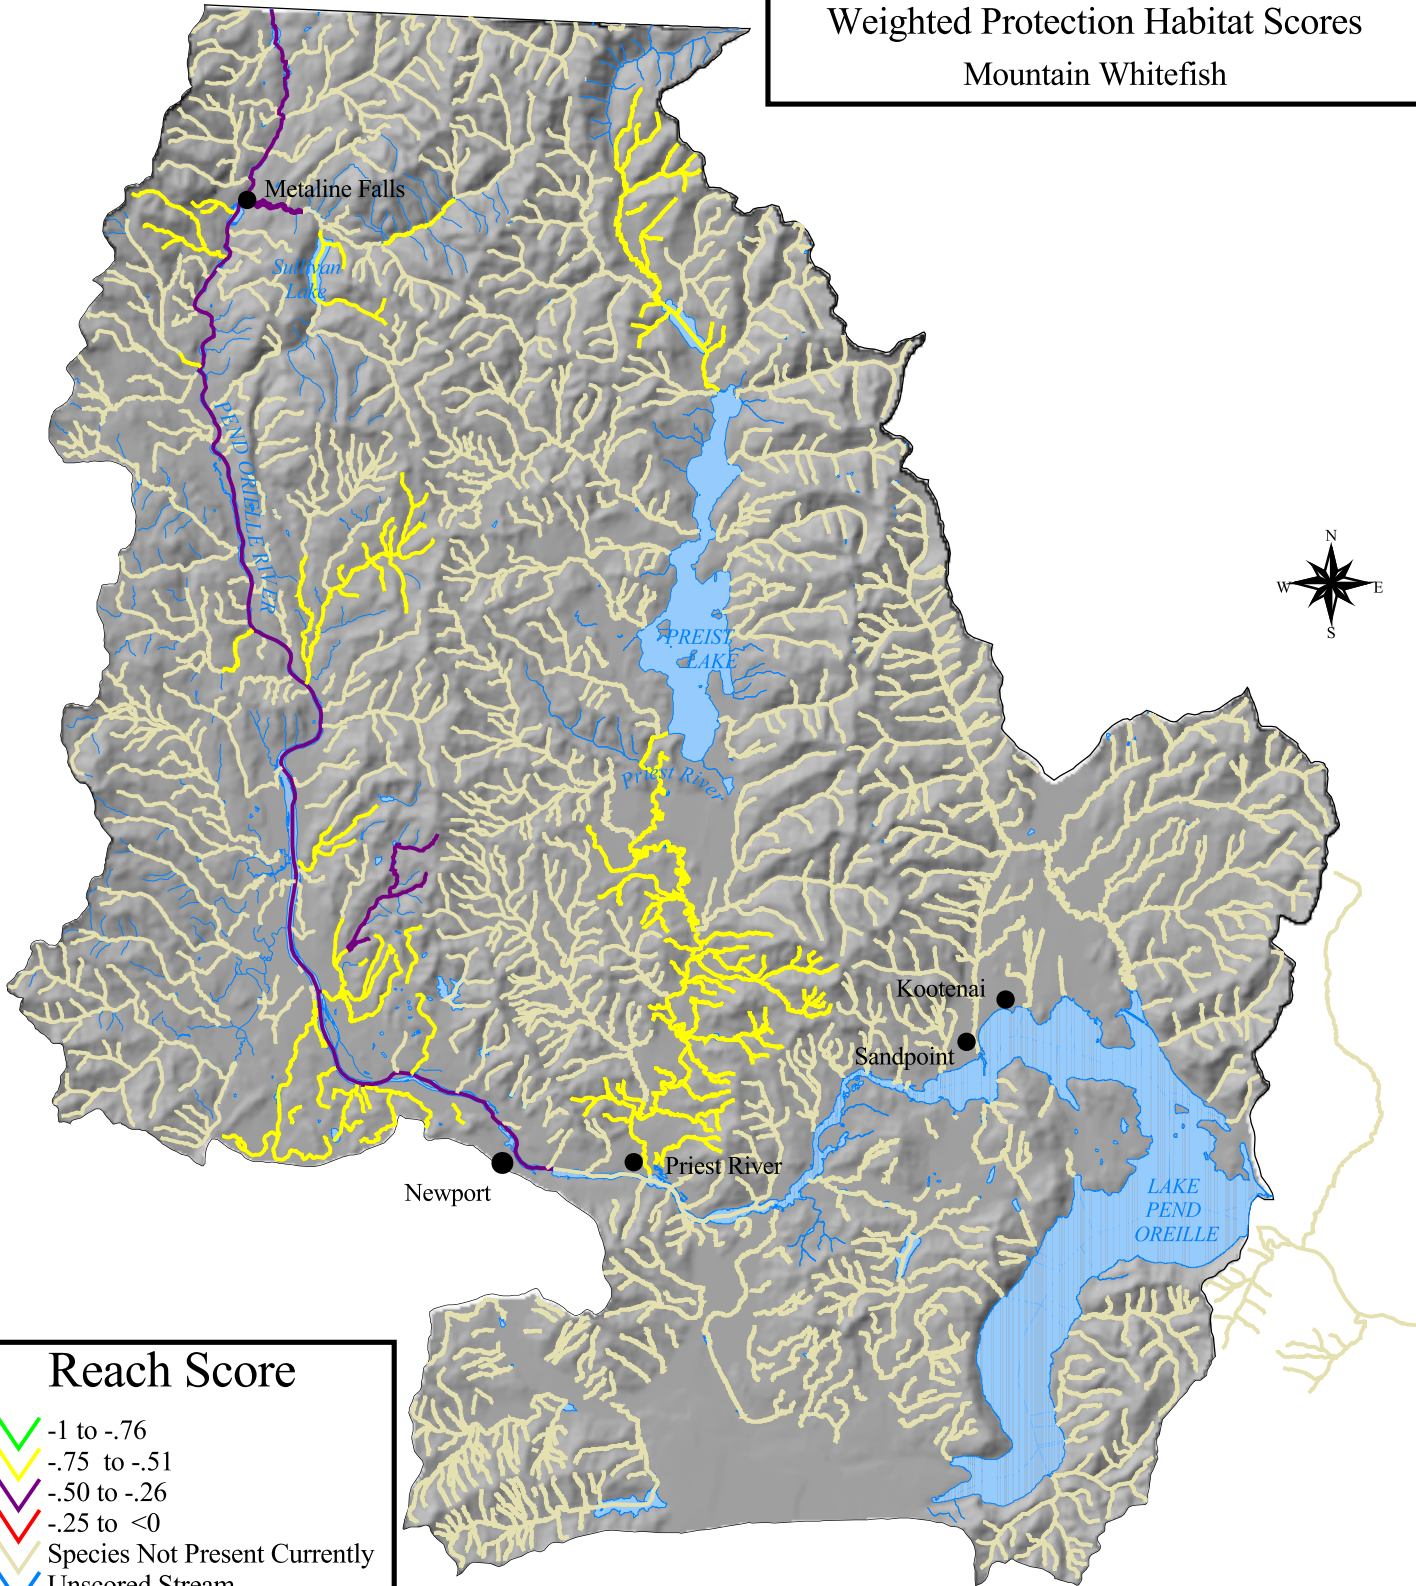

Pend Oreille

Weighted Protection Habitat Scores

Mountain Whitefish

Scores closest to negative one depict reaches most similar to reference conditions.